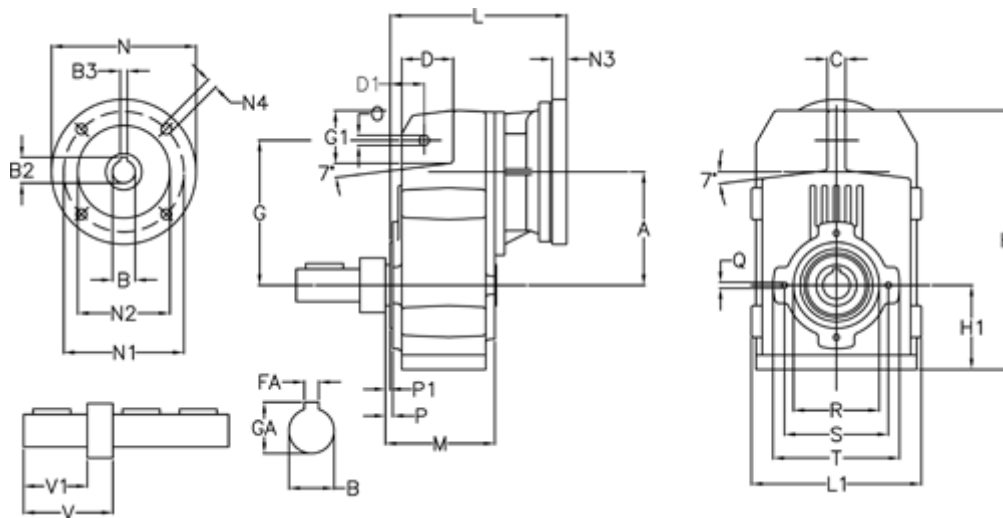

Article number: 29560201861230  
 Description: Shaft mounted gear  
 A252R-18,6-P80B5

## Measures

A = 128.75	FA = 10	M = 135.5	Q = M10x14
B = 35	G = 162	N = 200	R = 110
B1 = 19	G1 = 58.0	N1 = 165	S = 130
B2 = 21.8	GA = 38.0	N2 = 130	T = 150
B3 = 6	H = 290.5	N4 = M10x20	V = 93.0
C = 20	H1 = 93.5	O = 13	V1 = 60
D = 57.0	L = 232.5	P = 6.0	
D1 = 43.5	L1 = 188	P1 = 3.5	